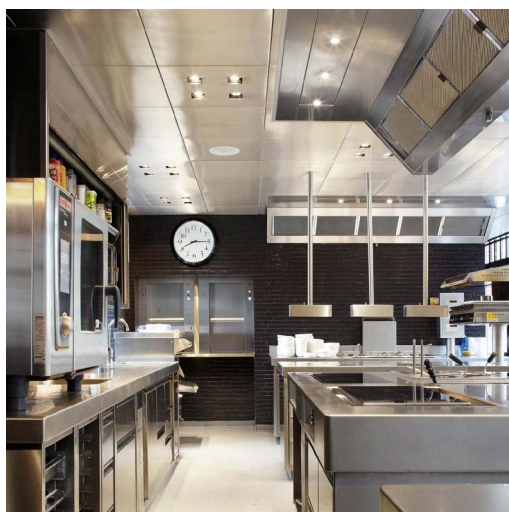

PRODUCT INFO

**4xHAL EVO**  
accent lighting CLIP-IN 90

- 600 x 600 mm.
- Opening tile 83 x 83 mm.
- Installation height 90 mm.
- Pre-cabled lighting module with GST-5 stekker.
- Dimmable standard
- All lighting modules come with a laser-cut tile in the same finishing as the ceiling.
- Includes suspension for trimless installation in the ceiling.
- LED driver included.
- Each panel is covered in a foil that is easy to remove in order to prevent any damage.
- Adjustable.
- Includes suspension for trimless installation in the ceiling.